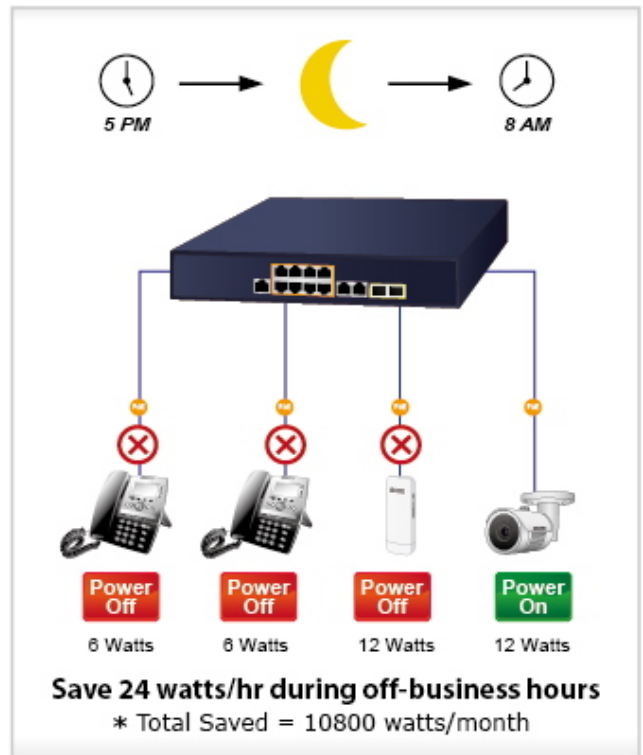

Automatically Reboot Every Friday 23:00

PoE
ON OFF ON

CPU/Buffer
Load 85%

CPU/Buffer
Load 10%

PoE PT Camera

1000BASE-T UTP with PoE

10BASE-T UTP with PoE

High Scalability & Best Security for Today's Wireless Networking Solution