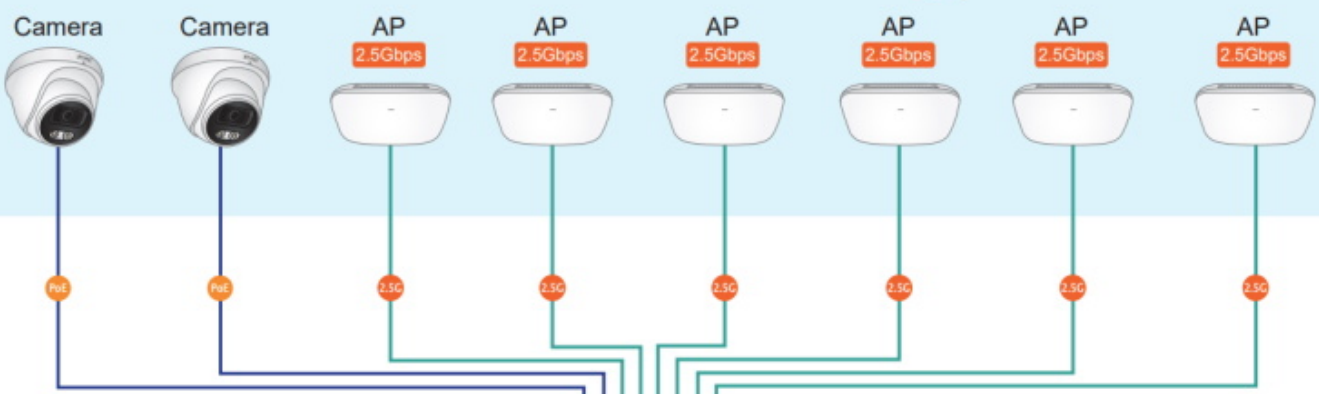

# Up to 8 PoE IP Cameras & APs

**MGS-910XP**

Monitoring Center

**Uplink**

-  10GBASE-SR/LR Fiber Optic
-  2.5G UTP with PoE
-  1000BASE-T UTP with PoE