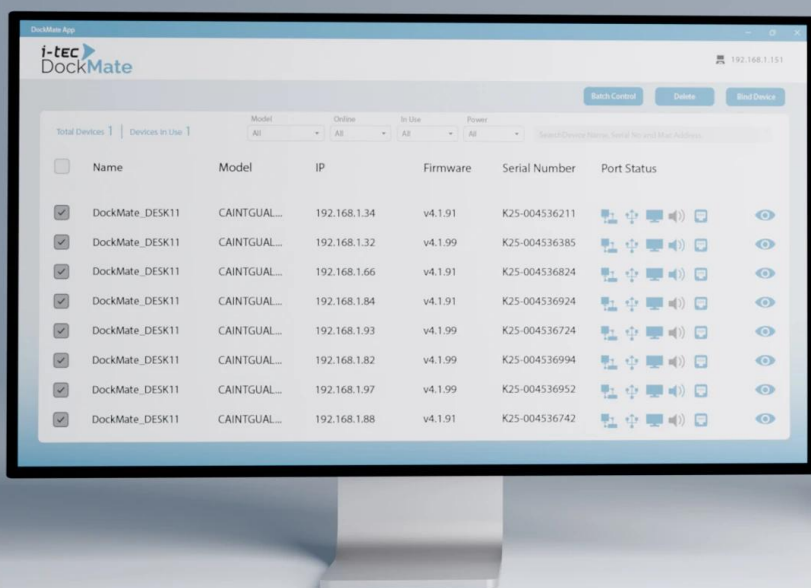

Modern Intelligent docking station with remote management capabilities

Dokovací stanice s technologií **Thunderbolt™ 4** nabízí komplexní řešení pro připojení notebooků a tabletů s porty **USB-C, USB4 nebo Thunderbolt™ 3/4/5**. Díky dedikovanému **LAN portu** umožňuje volitelnou vzdálenou správu IT administrátorům – dokovací stanici lze ovládat odkudkoliv bez nutnosti připojení k hostitelskému zařízení, stačí pouze napájení a síťové připojení. Software pro vzdálenou správu je dostupný jako volitelný doplněk pro počítače s **Windows 10/11**.

Stanice podporuje připojení až **dvou externích 4K monitorů při 60 Hz** nebo jednoho **8K displeje při 30 Hz**. K dispozici jsou **2x DisplayPort** a **1x Thunderbolt™ 4 port**, který nabízí buď 8K video výstup, nebo ultrarychlý datový přenos až **40 Gb/s**. Pro nabíjení připojeného notebooku nebo tabletu poskytuje **Power Delivery až 90 W**.