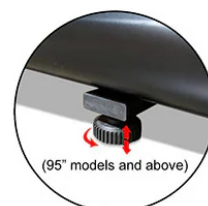

Rotating cup leveler improves stability on uneven floor placement